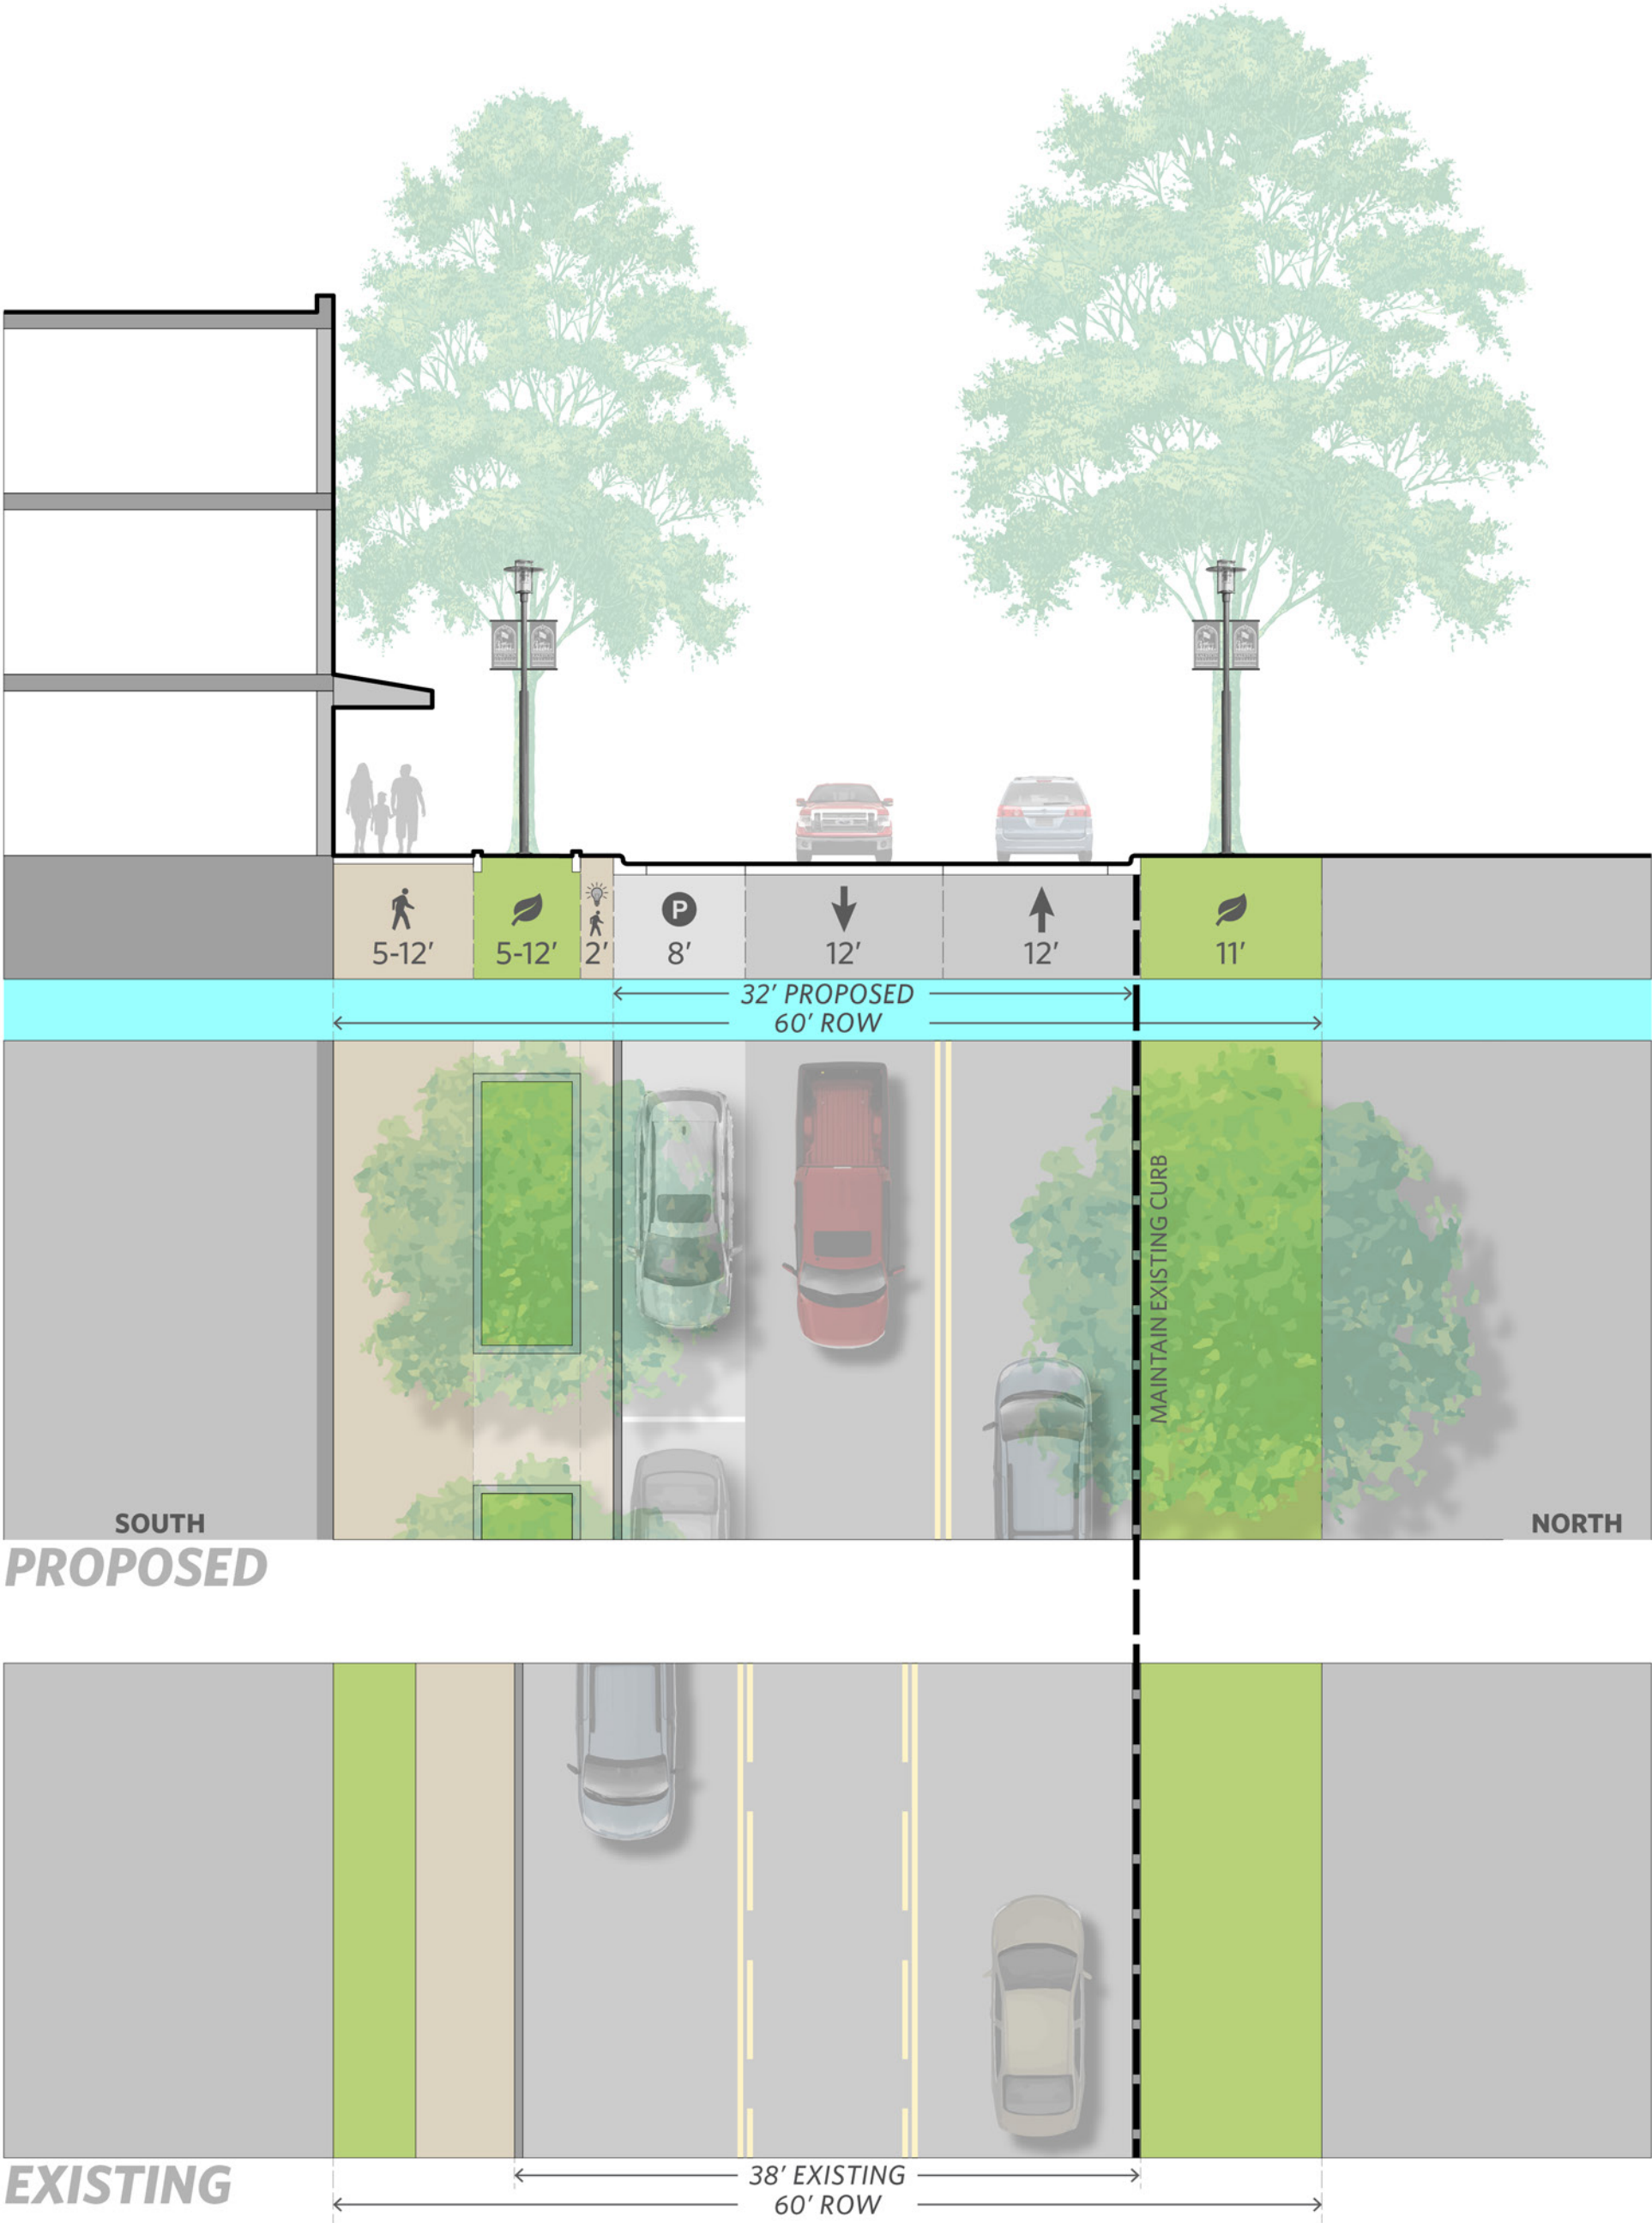

LEGEND

— Existing Edge of Pavement

LEGEND

-  Location of Design Enhancements
-  Downtown - Typical Street
-  77th Street - Shared Space Street
-  Main Street - East of 76th Street
-  Main Street - East of 76th Street at Intersections
-  76th Street
-  75th Street
-  73rd Street
-  Burlington Street - East of 76th Street

Downtown - Typical

77th Street - Shared Space Street

Main Street - East of 76th Street

Main Street - East of 76th Street; turn pockets at intersection

75th Street

73rd Street

Burlington Street - East of 76th Street