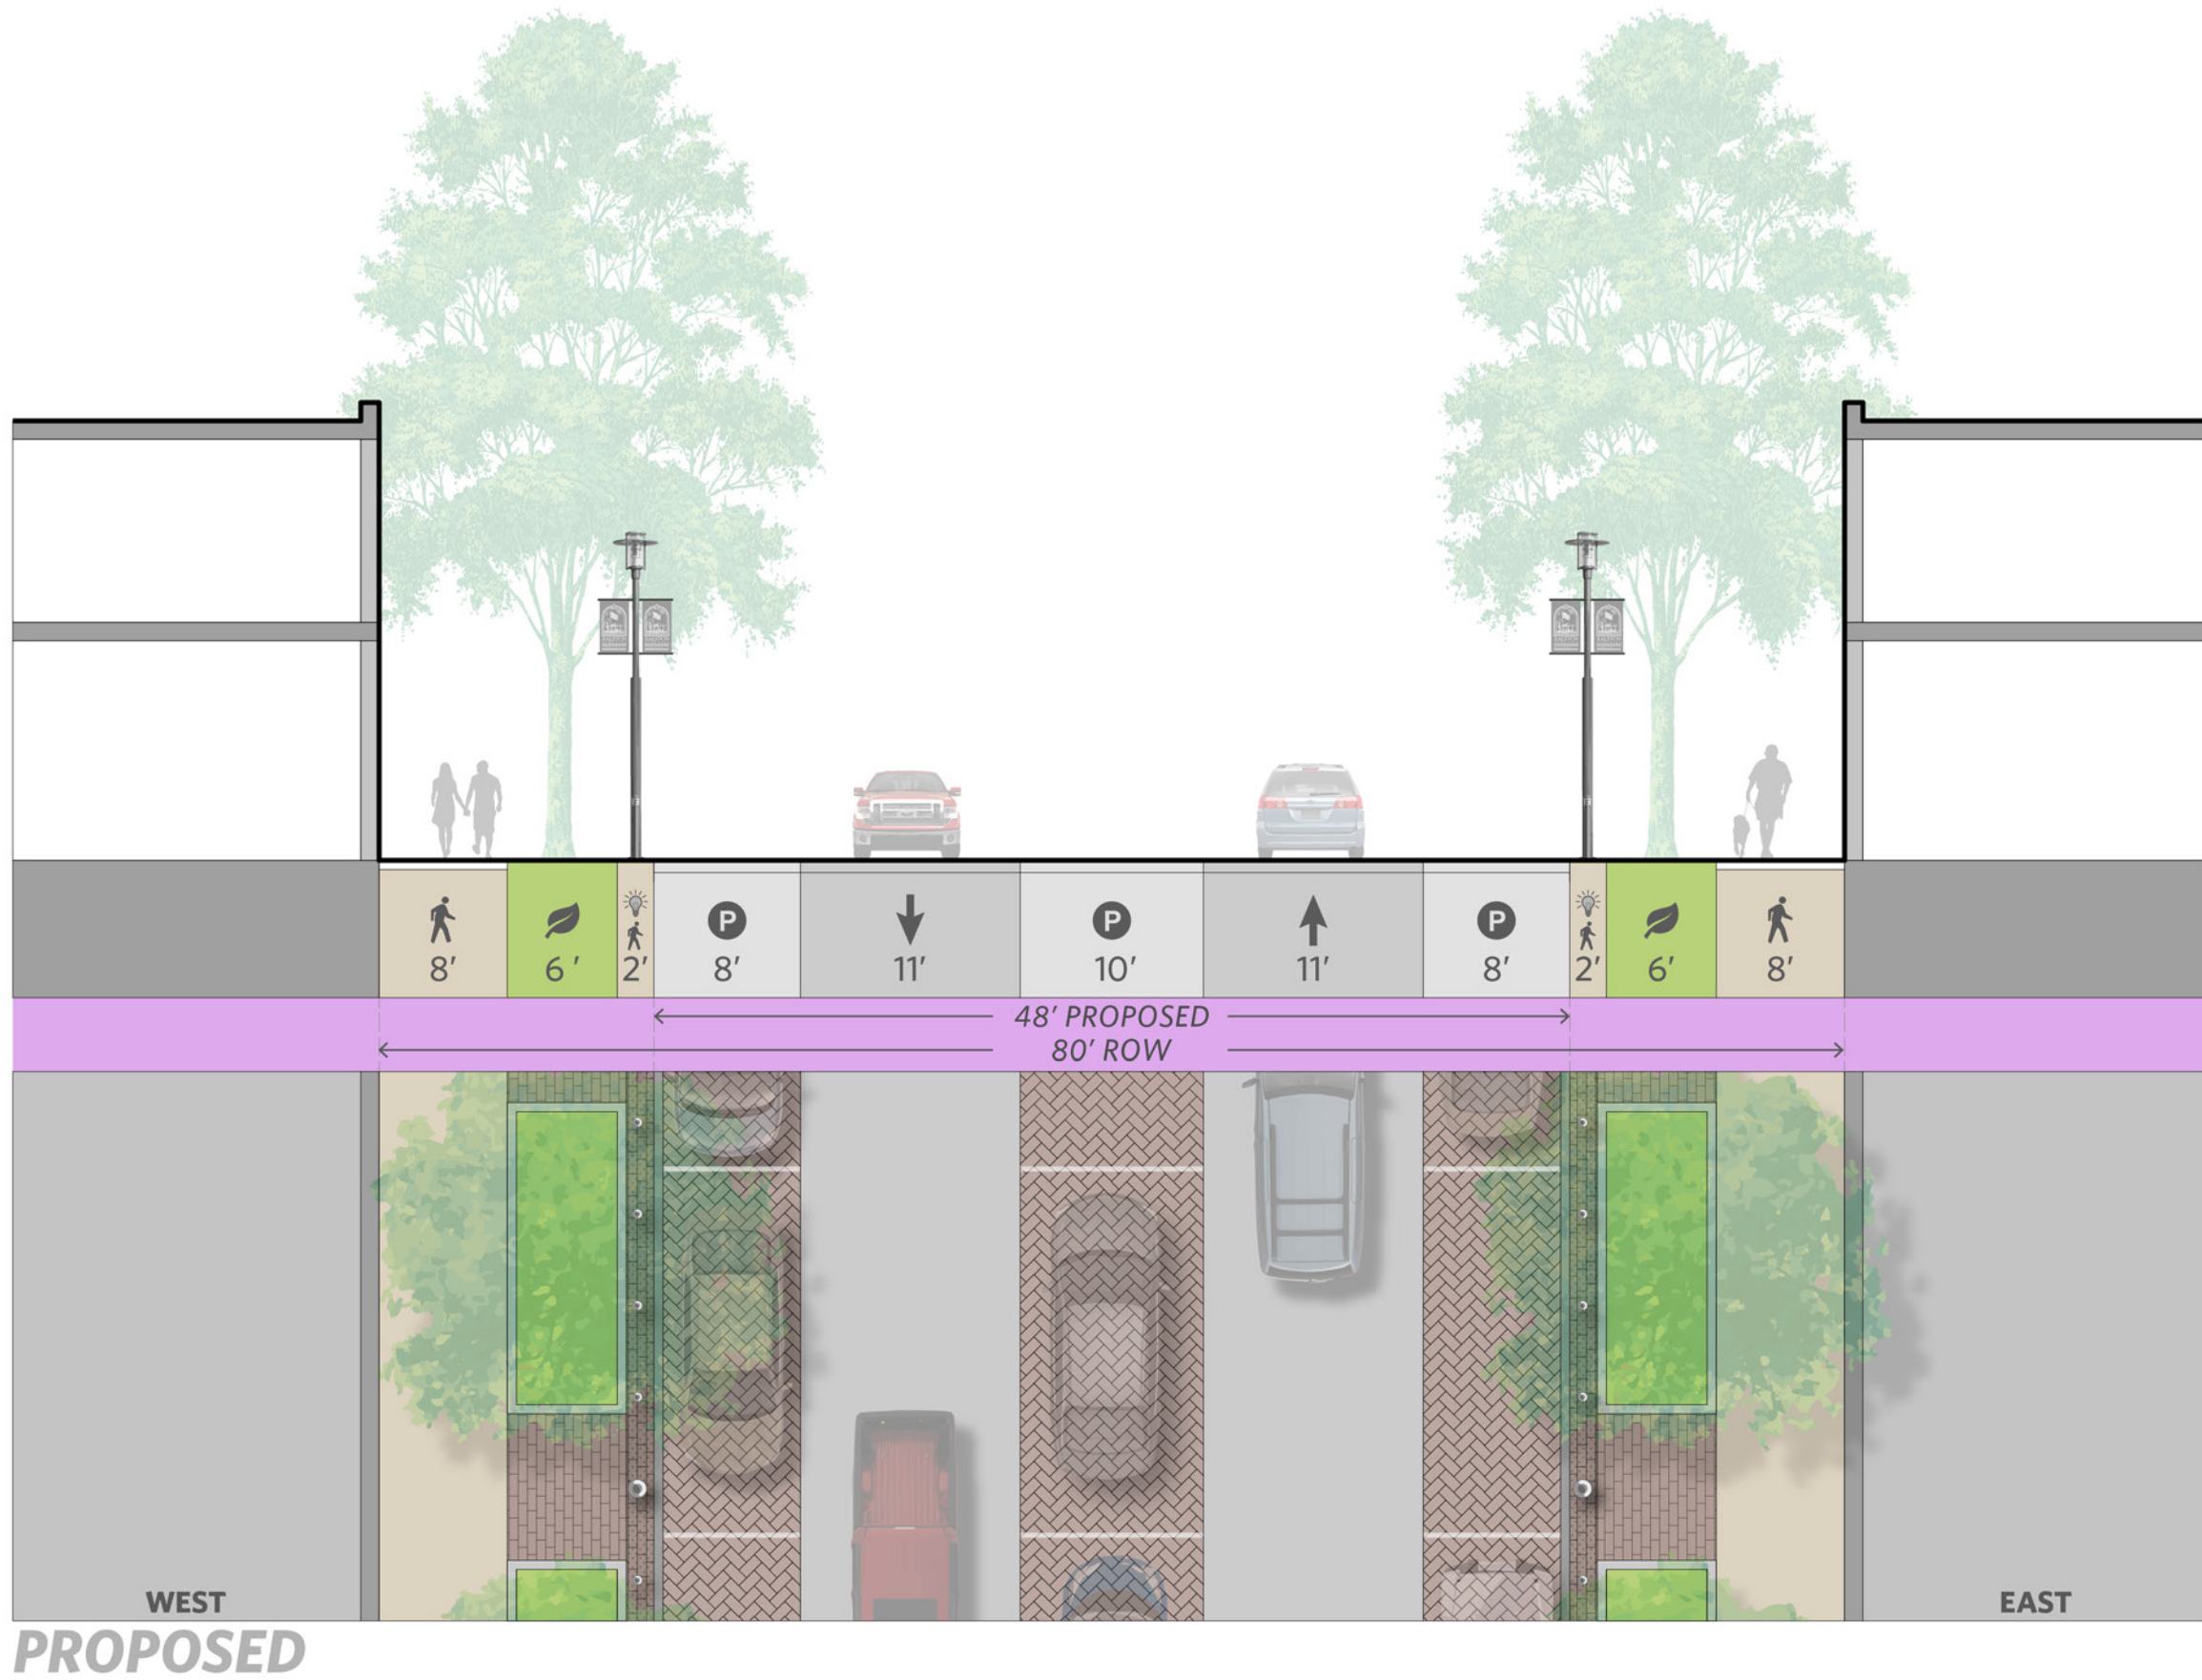

LEGEND

— Existing Edge of Pavement

LEGEND

-  Location of Design Enhancements
-  Downtown - Typical Street
-  77th Street - Shared Space Street
-  Main Street - East of 76th Street
-  Main Street - East of 76th Street at Intersections
-  76th Street
-  75th Street
-  73rd Street
-  Burlington Street - East of 76th Street

Downtown - Typical

77th Street - Shared Space Street

Main Street - East of 76th Street

Main Street - East of 76th Street; turn pockets at intersection

75th Street

73rd Street

Burlington Street - East of 76th Street