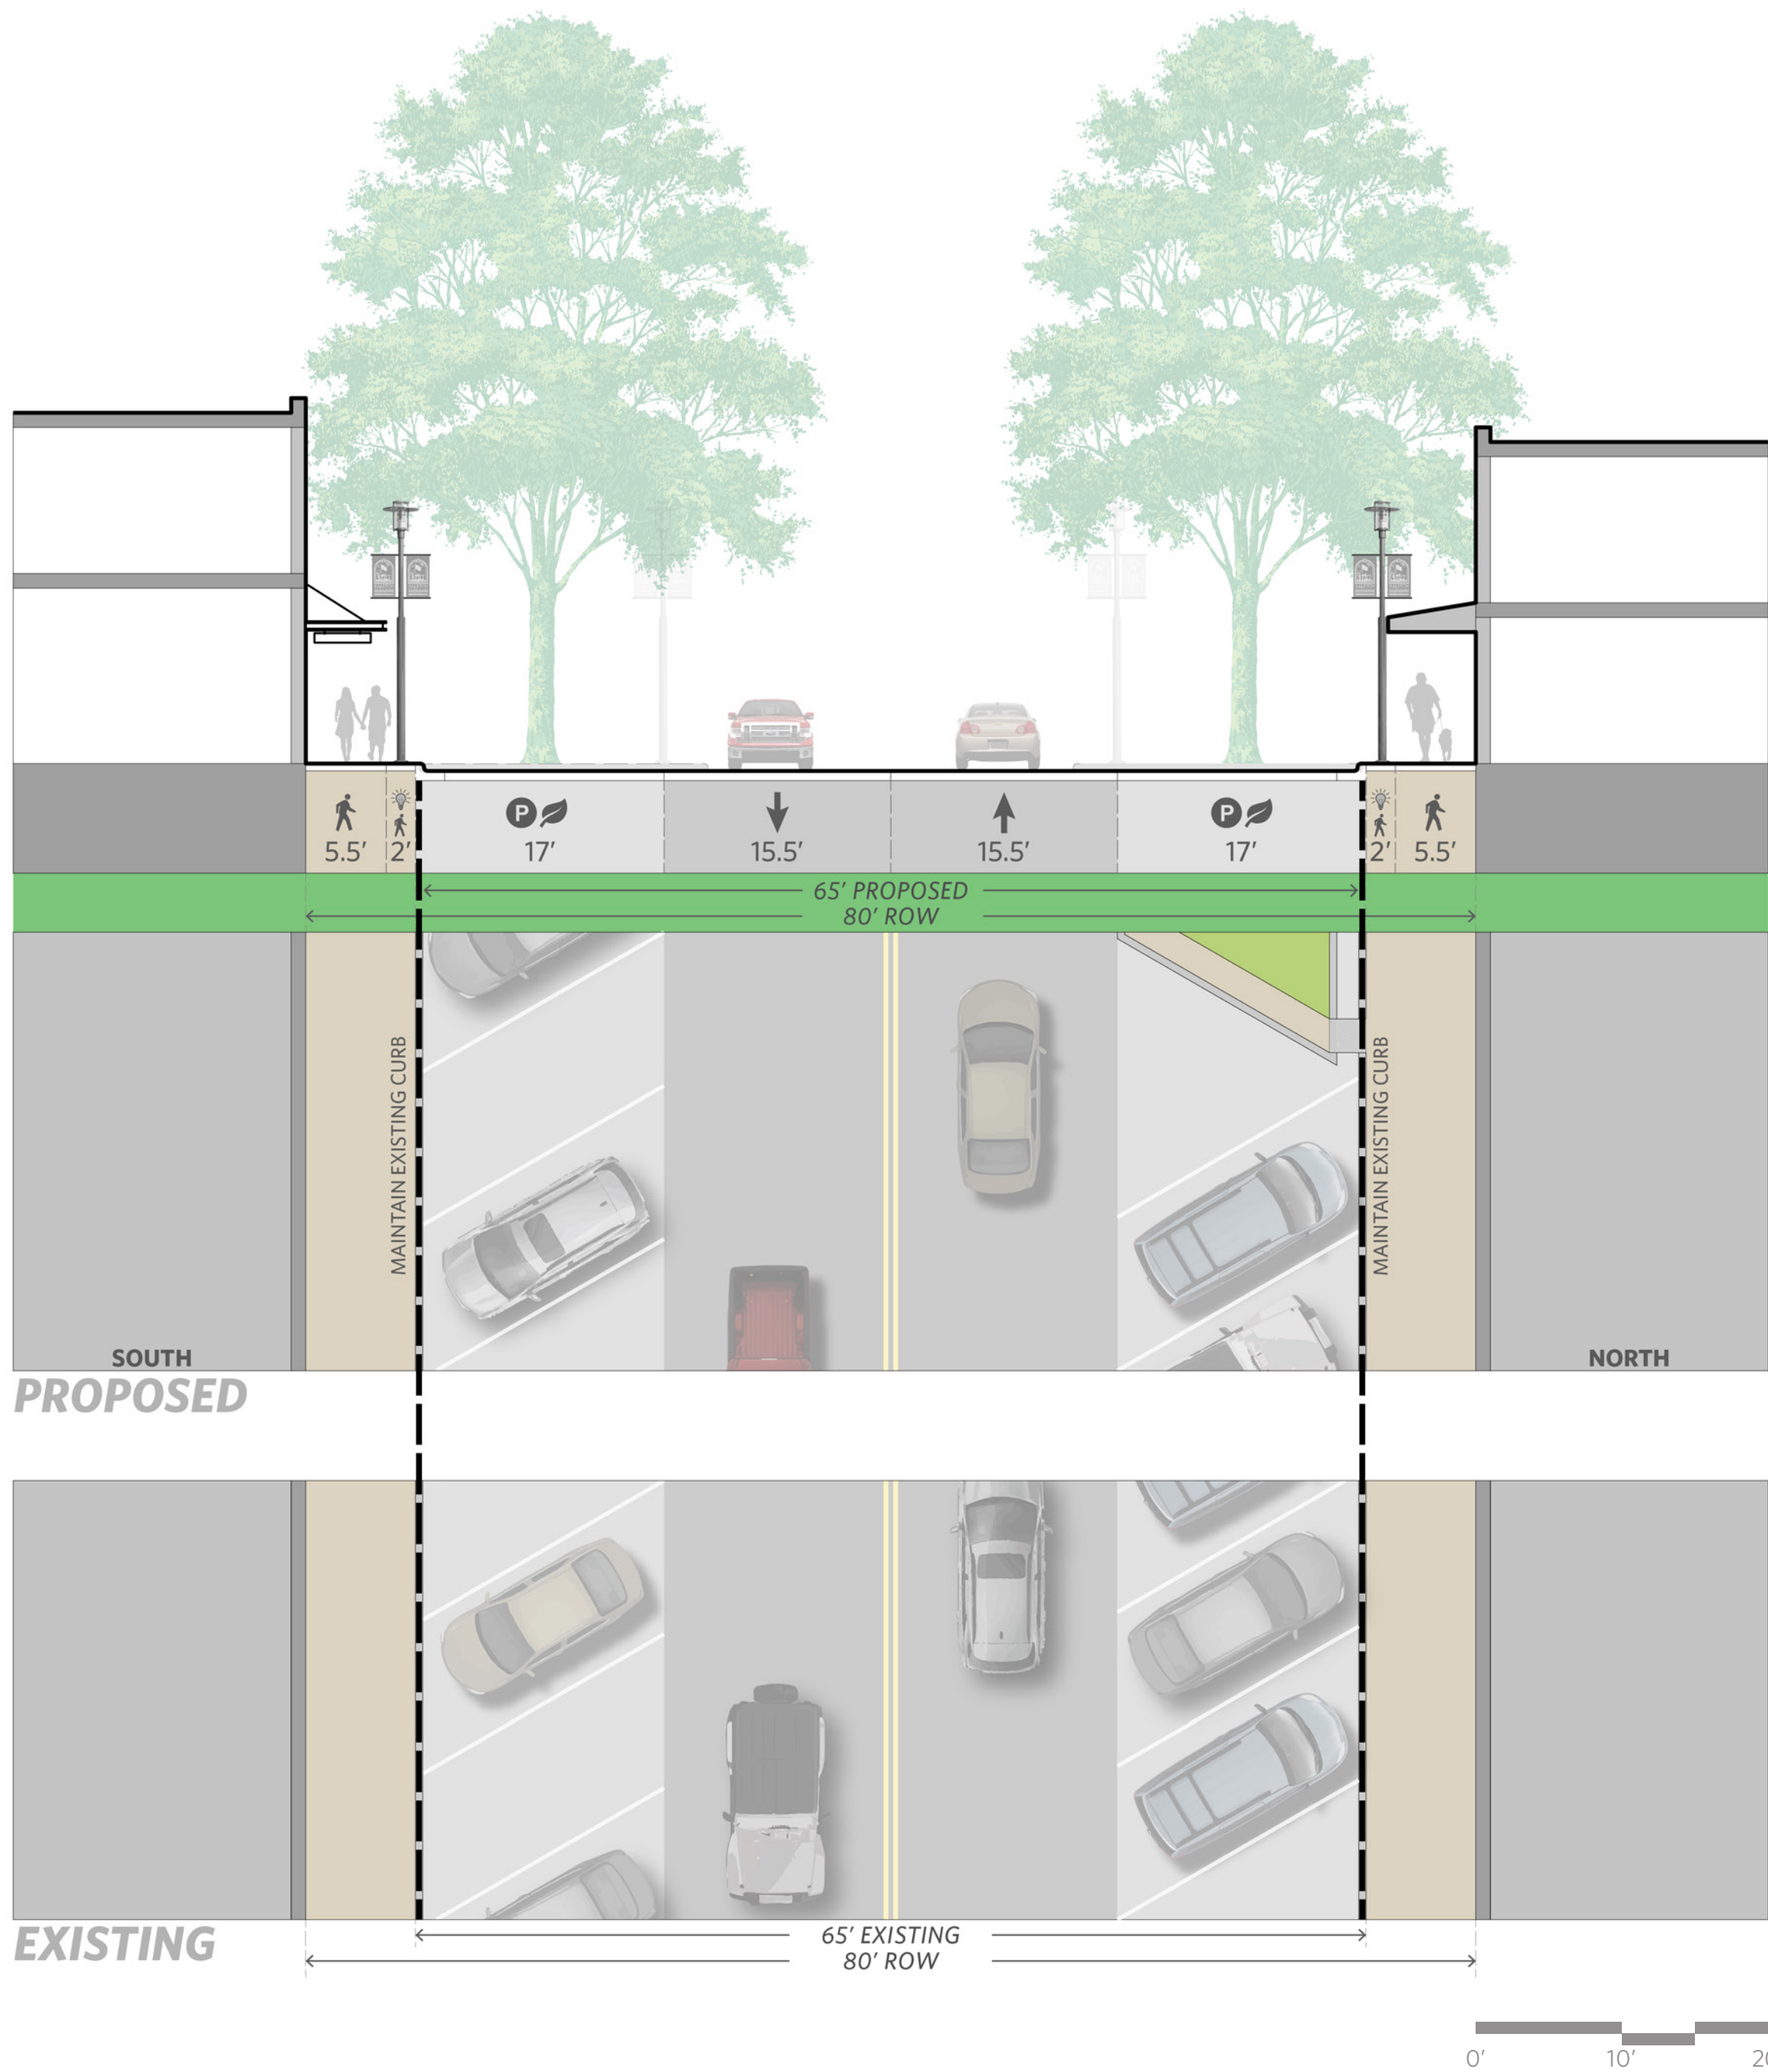

LEGEND

— Existing Edge of Pavement

LEGEND

-  Location of Design Enhancements
-  Downtown - Typical Street
-  77th Street - Shared Space Street
-  Main Street - East of 76th Street
-  Main Street - East of 76th Street at Intersections
-  76th Street
-  75th Street
-  73rd Street
-  Burlington Street - East of 76th Street

Downtown - Typical

77th Street - Shared Space Street

Main Street - East of 76th Street

Main Street - East of 76th Street; turn pockets at intersection

75th Street

73rd Street

Burlington Street - East of 76th Street