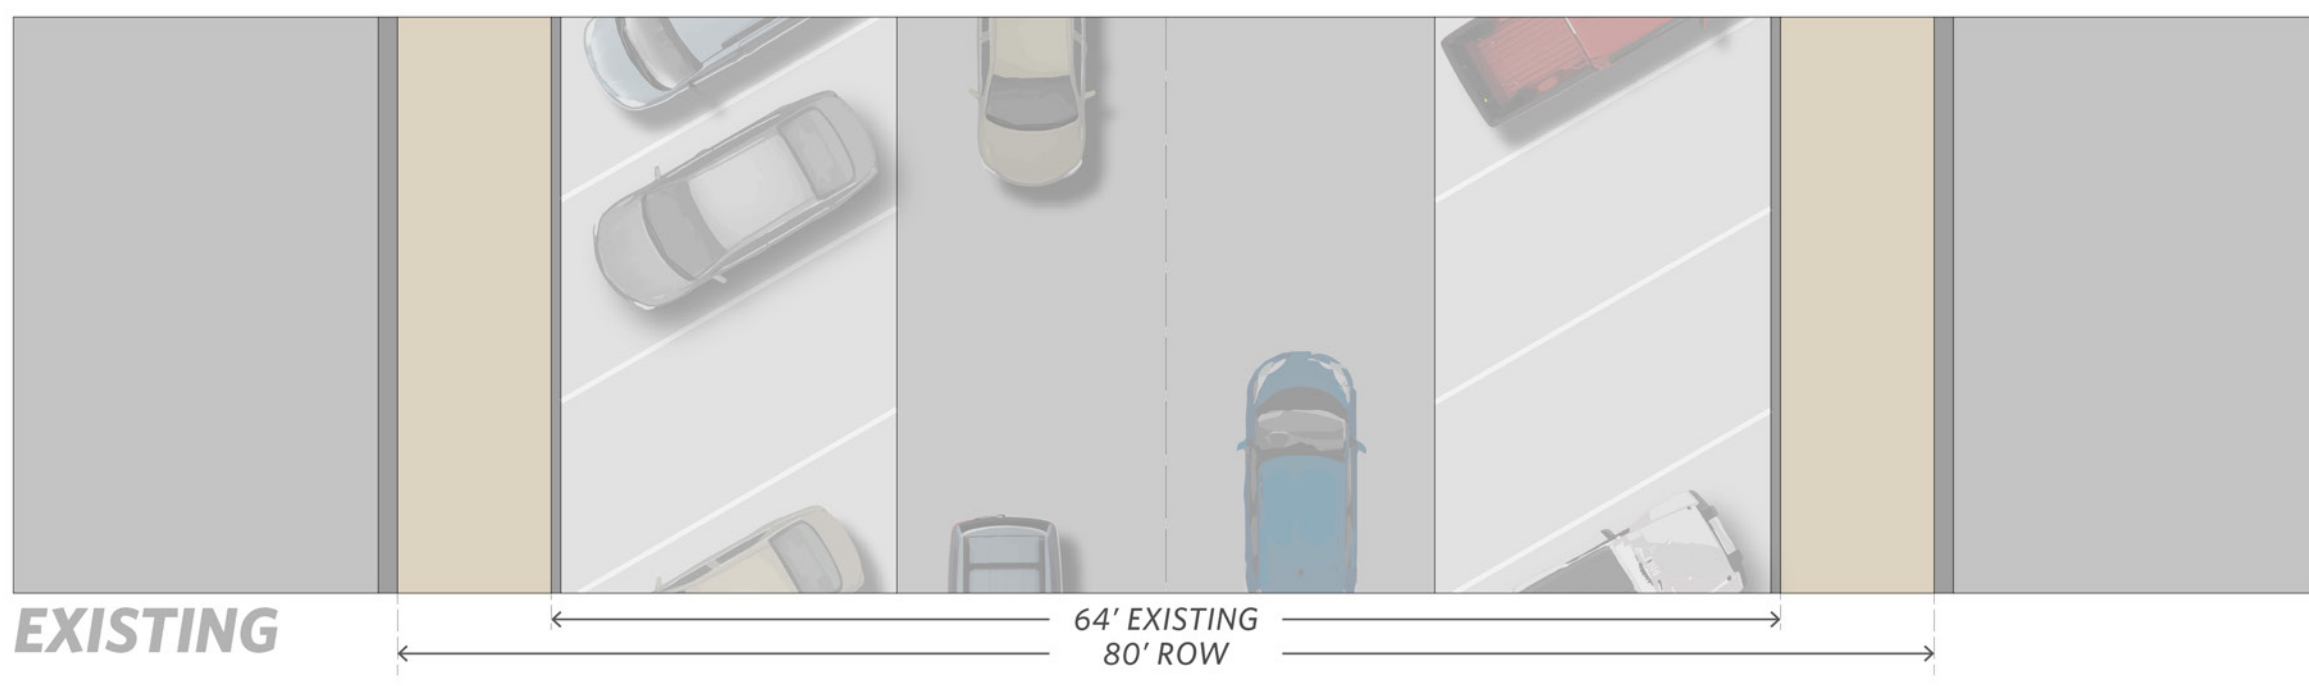

LEGEND

— Existing Edge of Pavement

LEGEND

-  Location of Design Enhancements
-  Downtown - Typical Street
-  77th Street - Shared Space Street
-  Main Street - East of 76th Street
-  Main Street - East of 76th Street at Intersections
-  76th Street
-  75th Street
-  73rd Street
-  Burlington Street - East of 76th Street

Downtown - Typical

77th Street - Shared Space Street

Main Street - East of 76th Street

Main Street - East of 76th Street; turn pockets at intersection

75th Street

73rd Street

Burlington Street - East of 76th Street