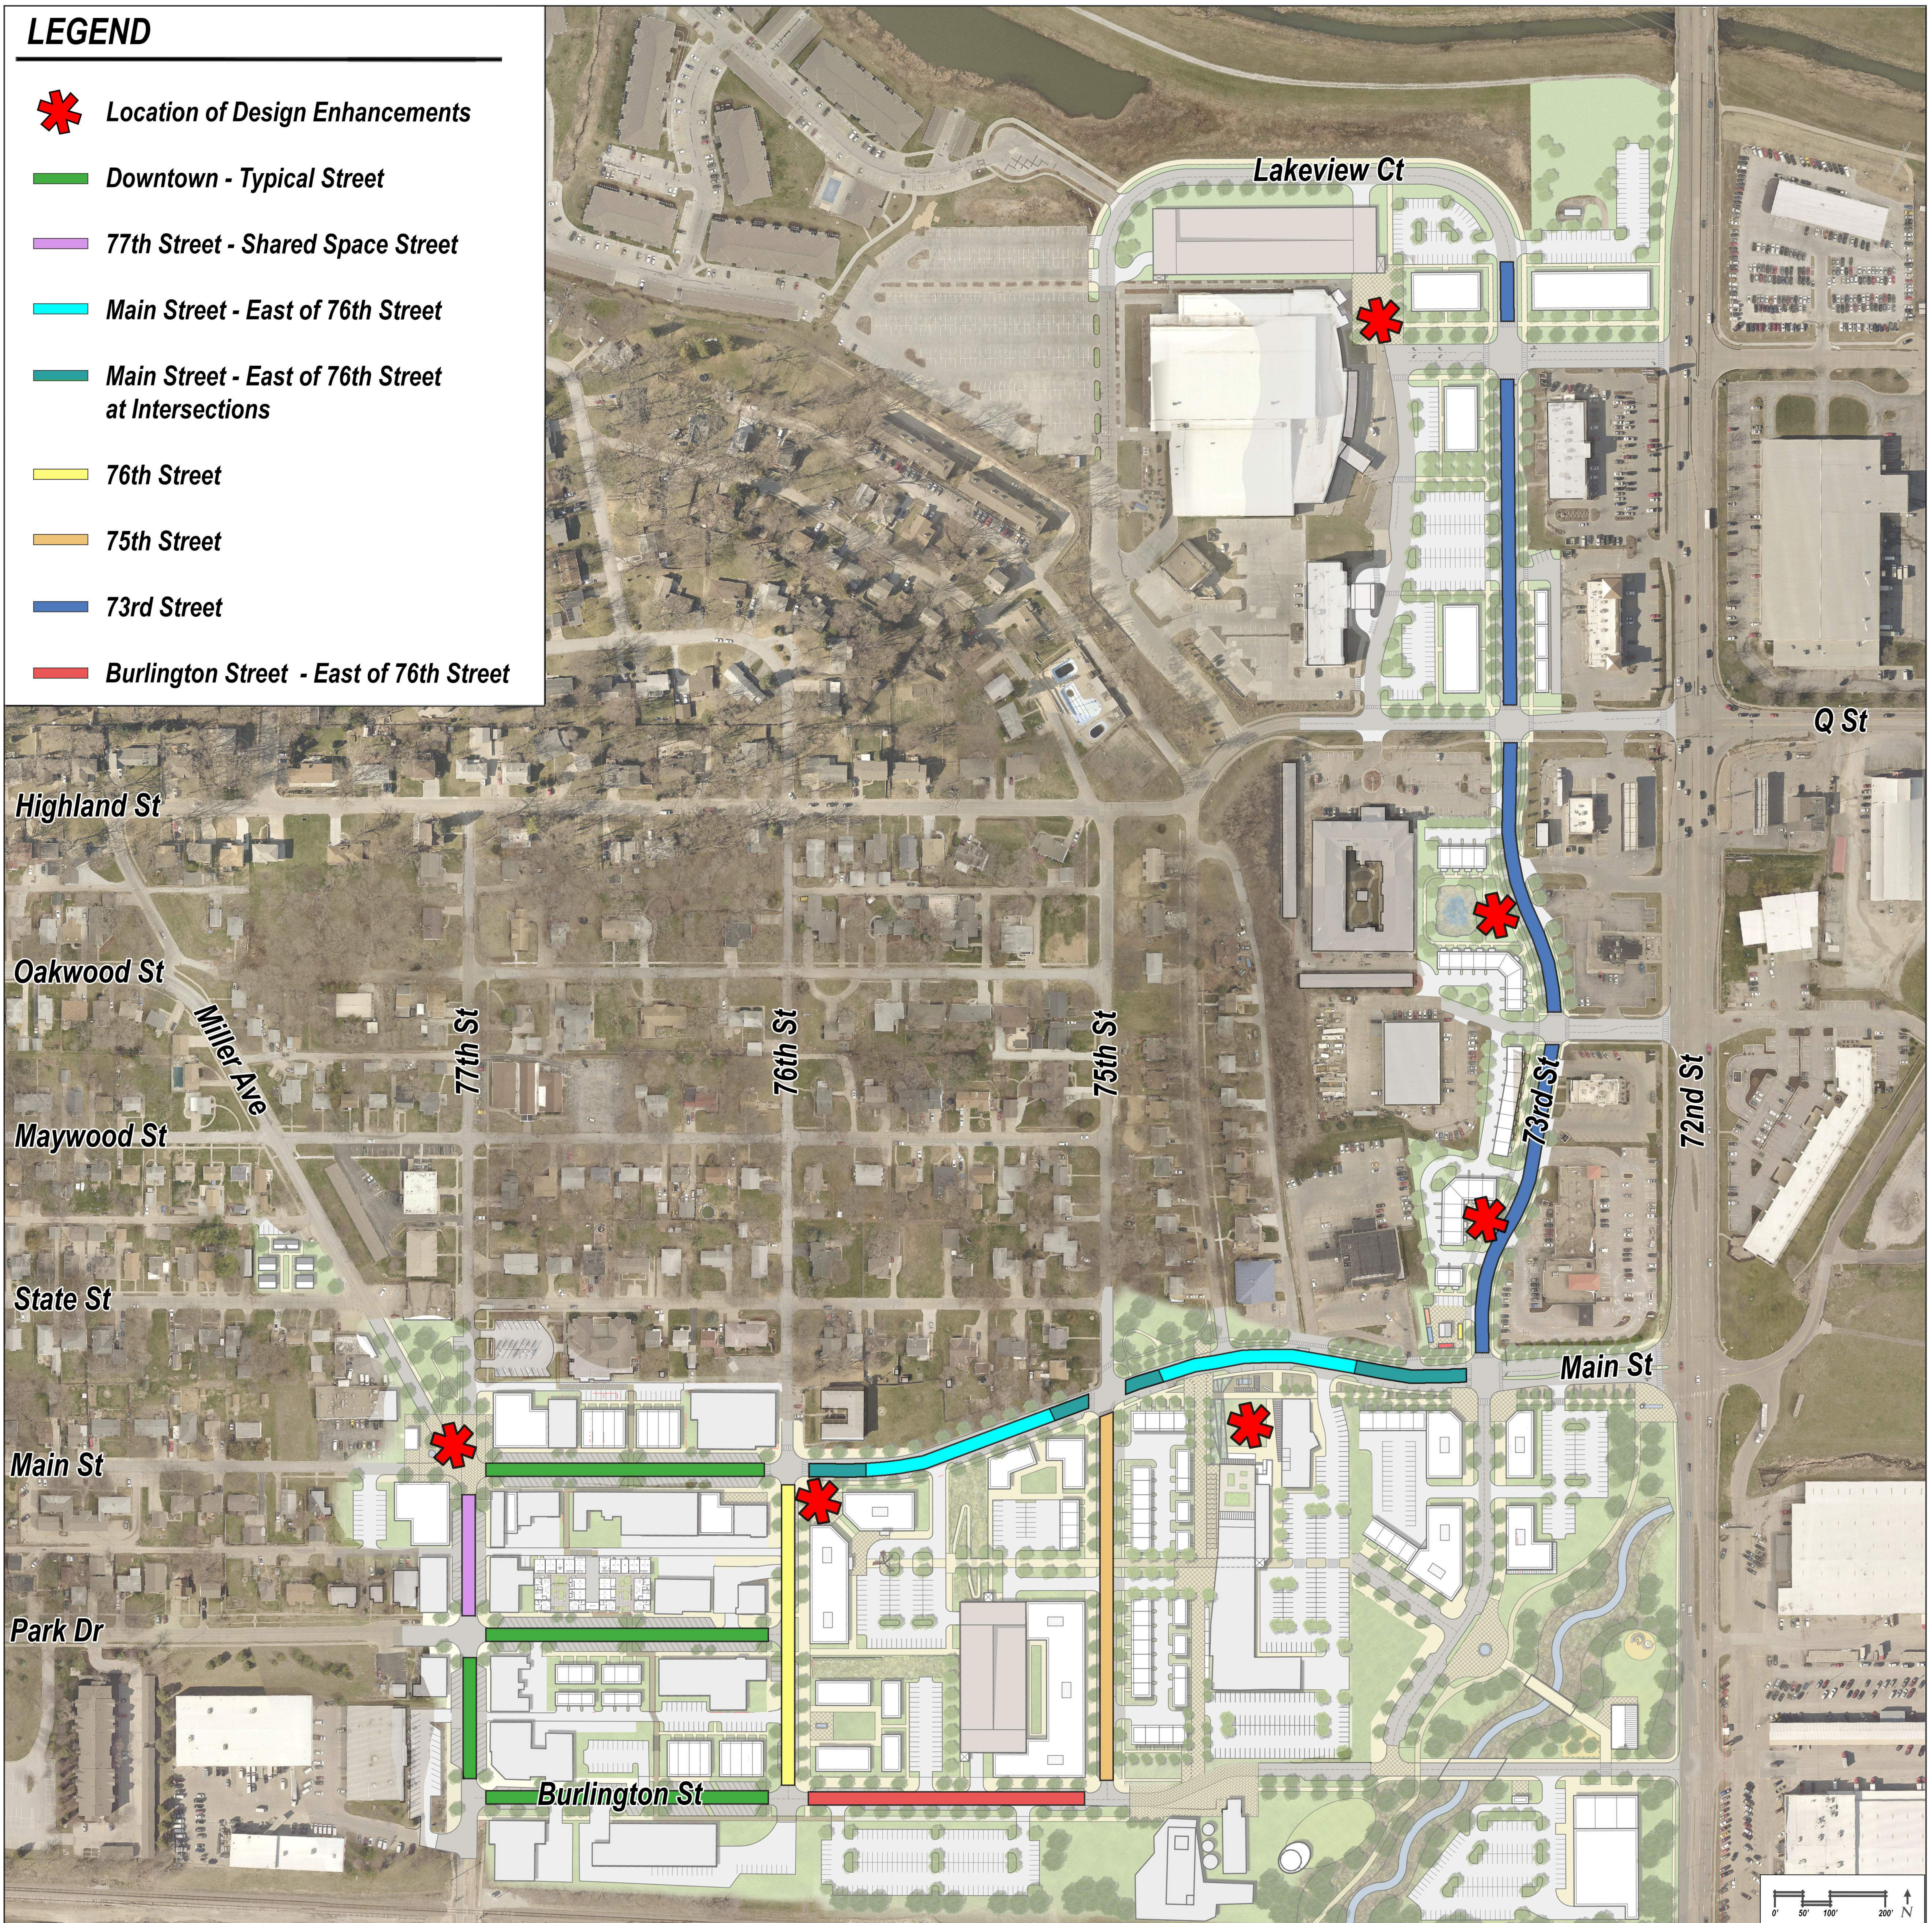

LEGEND

— Existing Edge of Pavement

LEGEND

-  Location of Design Enhancements
-  Downtown - Typical Street
-  77th Street - Shared Space Street
-  Main Street - East of 76th Street
-  Main Street - East of 76th Street at Intersections
-  76th Street
-  75th Street
-  73rd Street
-  Burlington Street - East of 76th Street

Downtown - Typical

77th Street - Shared Space Street

Main Street - East of 76th Street

Main Street - East of 76th Street; turn pockets at intersection

75th Street

73rd Street

Burlington Street - East of 76th Street