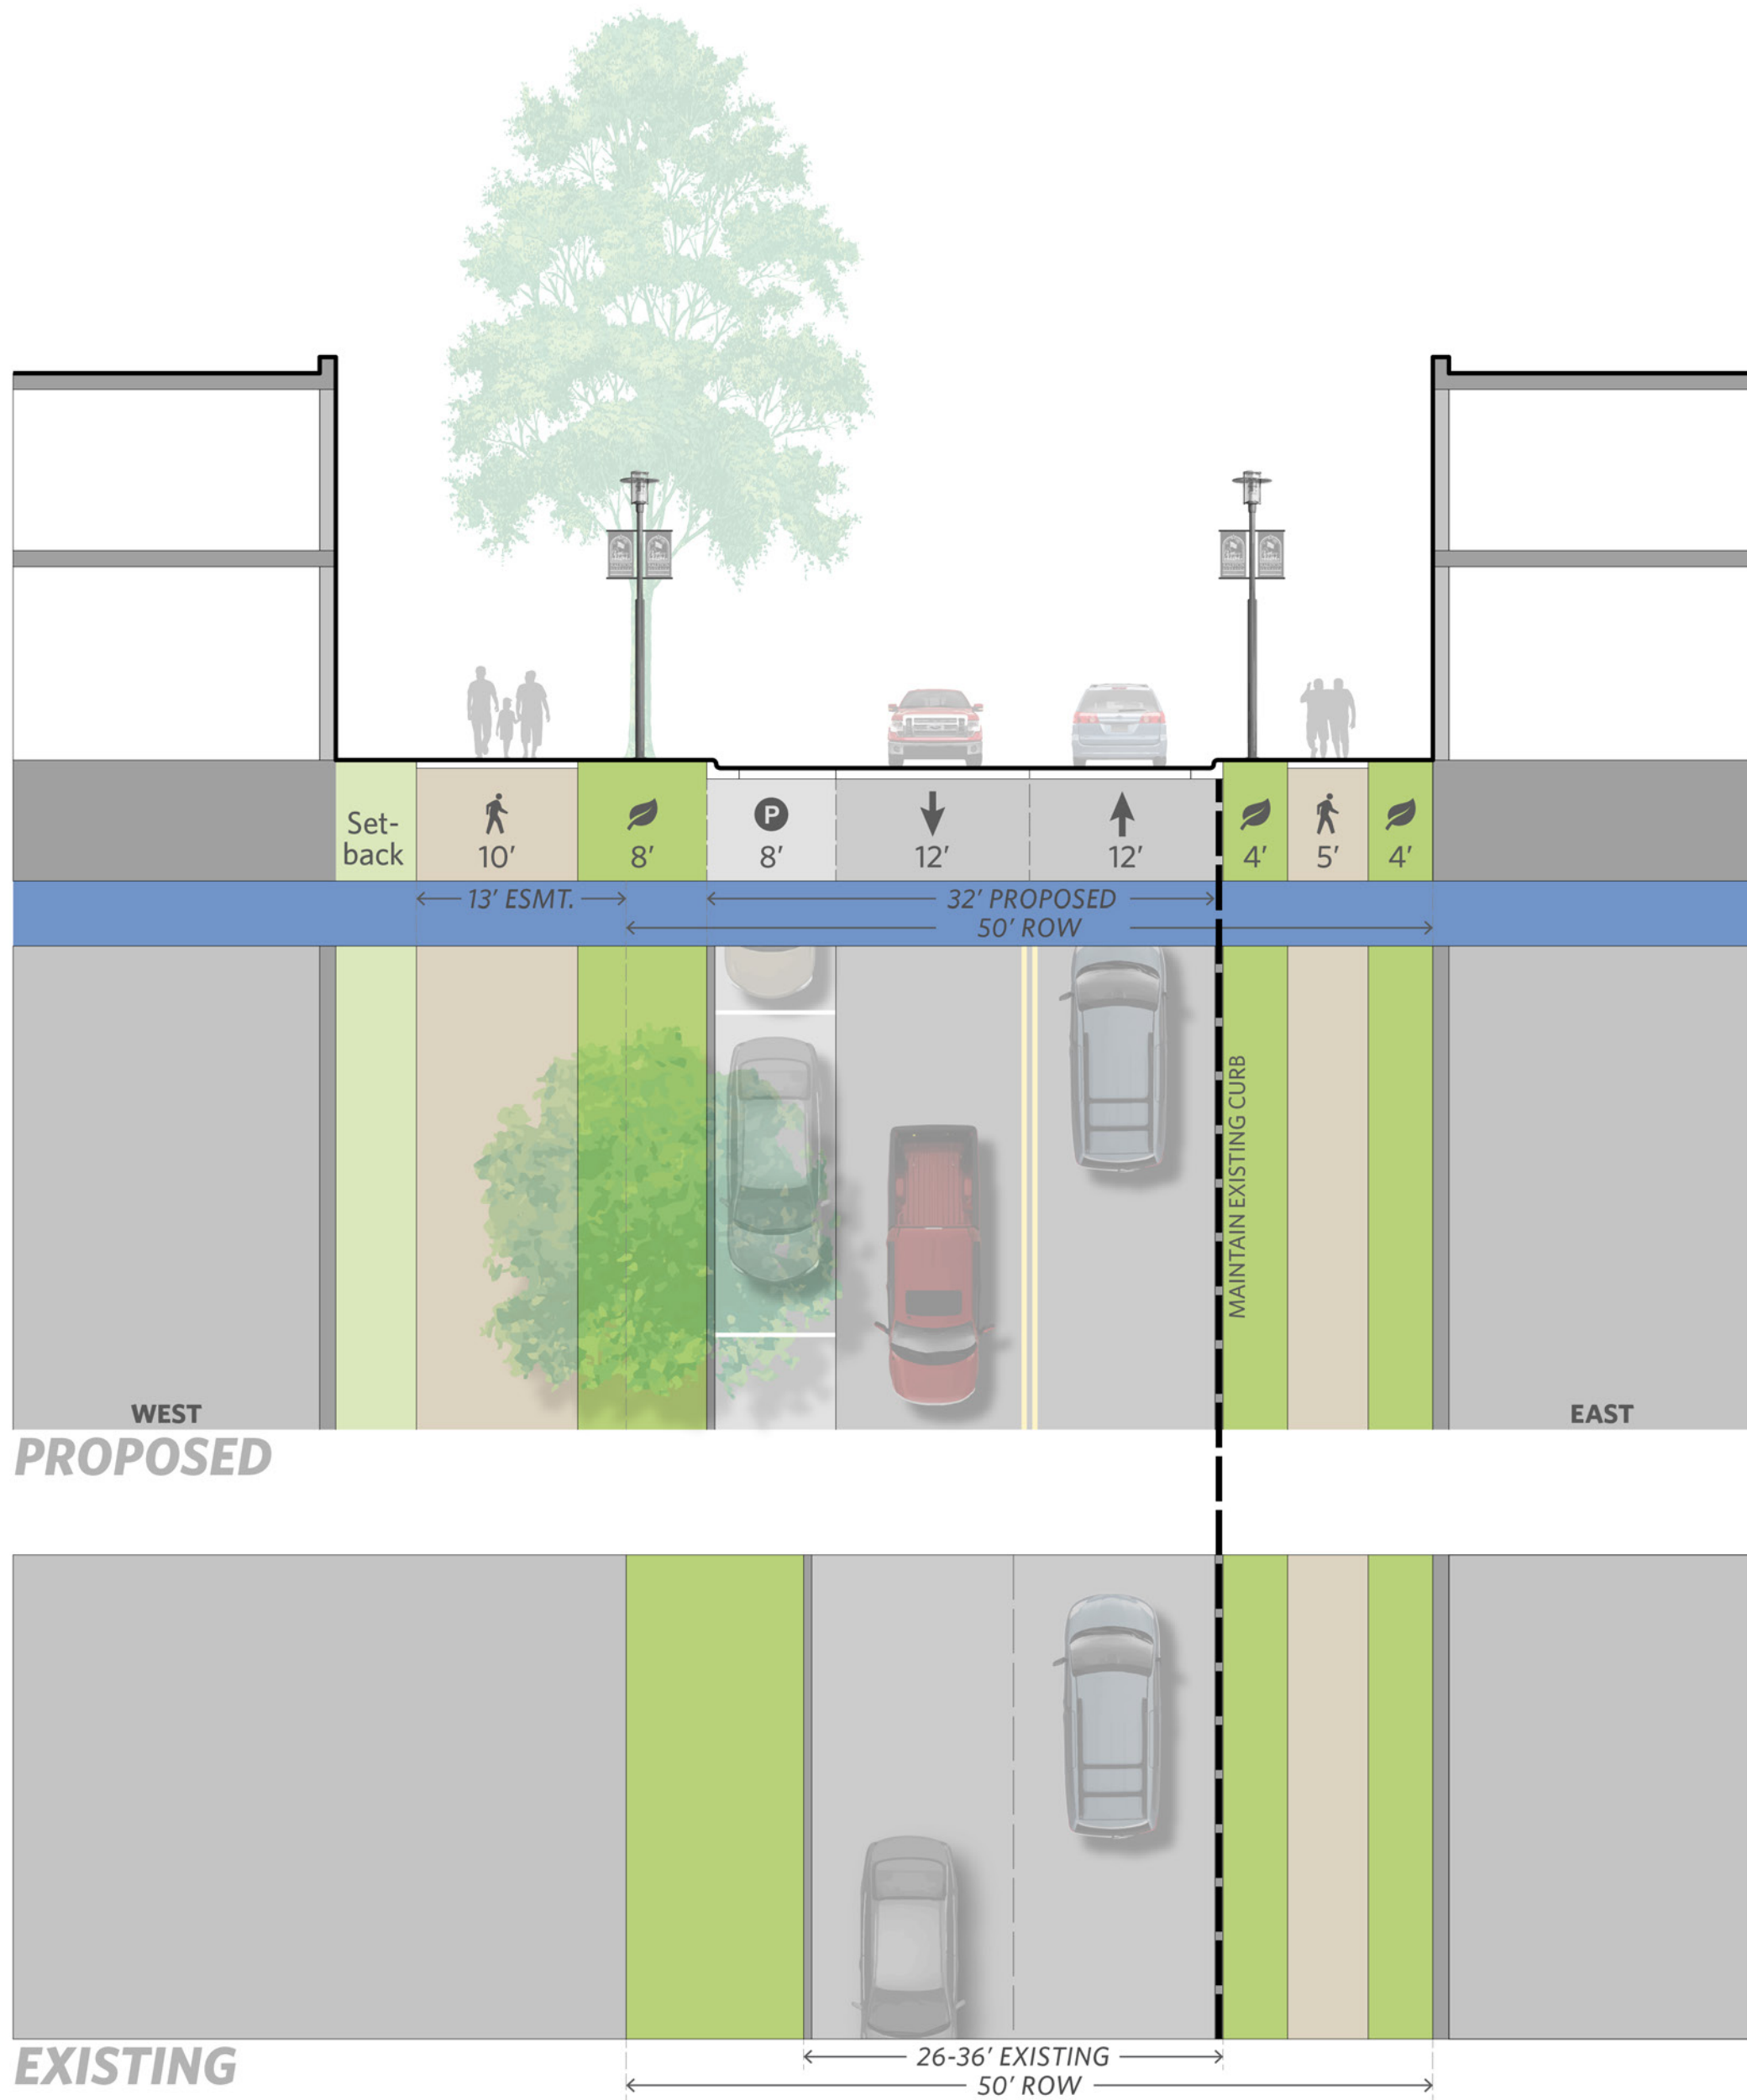

LEGEND

— Existing Edge of Pavement

LEGEND

-  Location of Design Enhancements
-  Downtown - Typical Street
-  77th Street - Shared Space Street
-  Main Street - East of 76th Street
-  Main Street - East of 76th Street at Intersections
-  76th Street
-  75th Street
-  73rd Street
-  Burlington Street - East of 76th Street

Downtown - Typical

77th Street - Shared Space Street

Main Street - East of 76th Street

Main Street - East of 76th Street; turn pockets at intersection

75th Street

73rd Street

Burlington Street - East of 76th Street