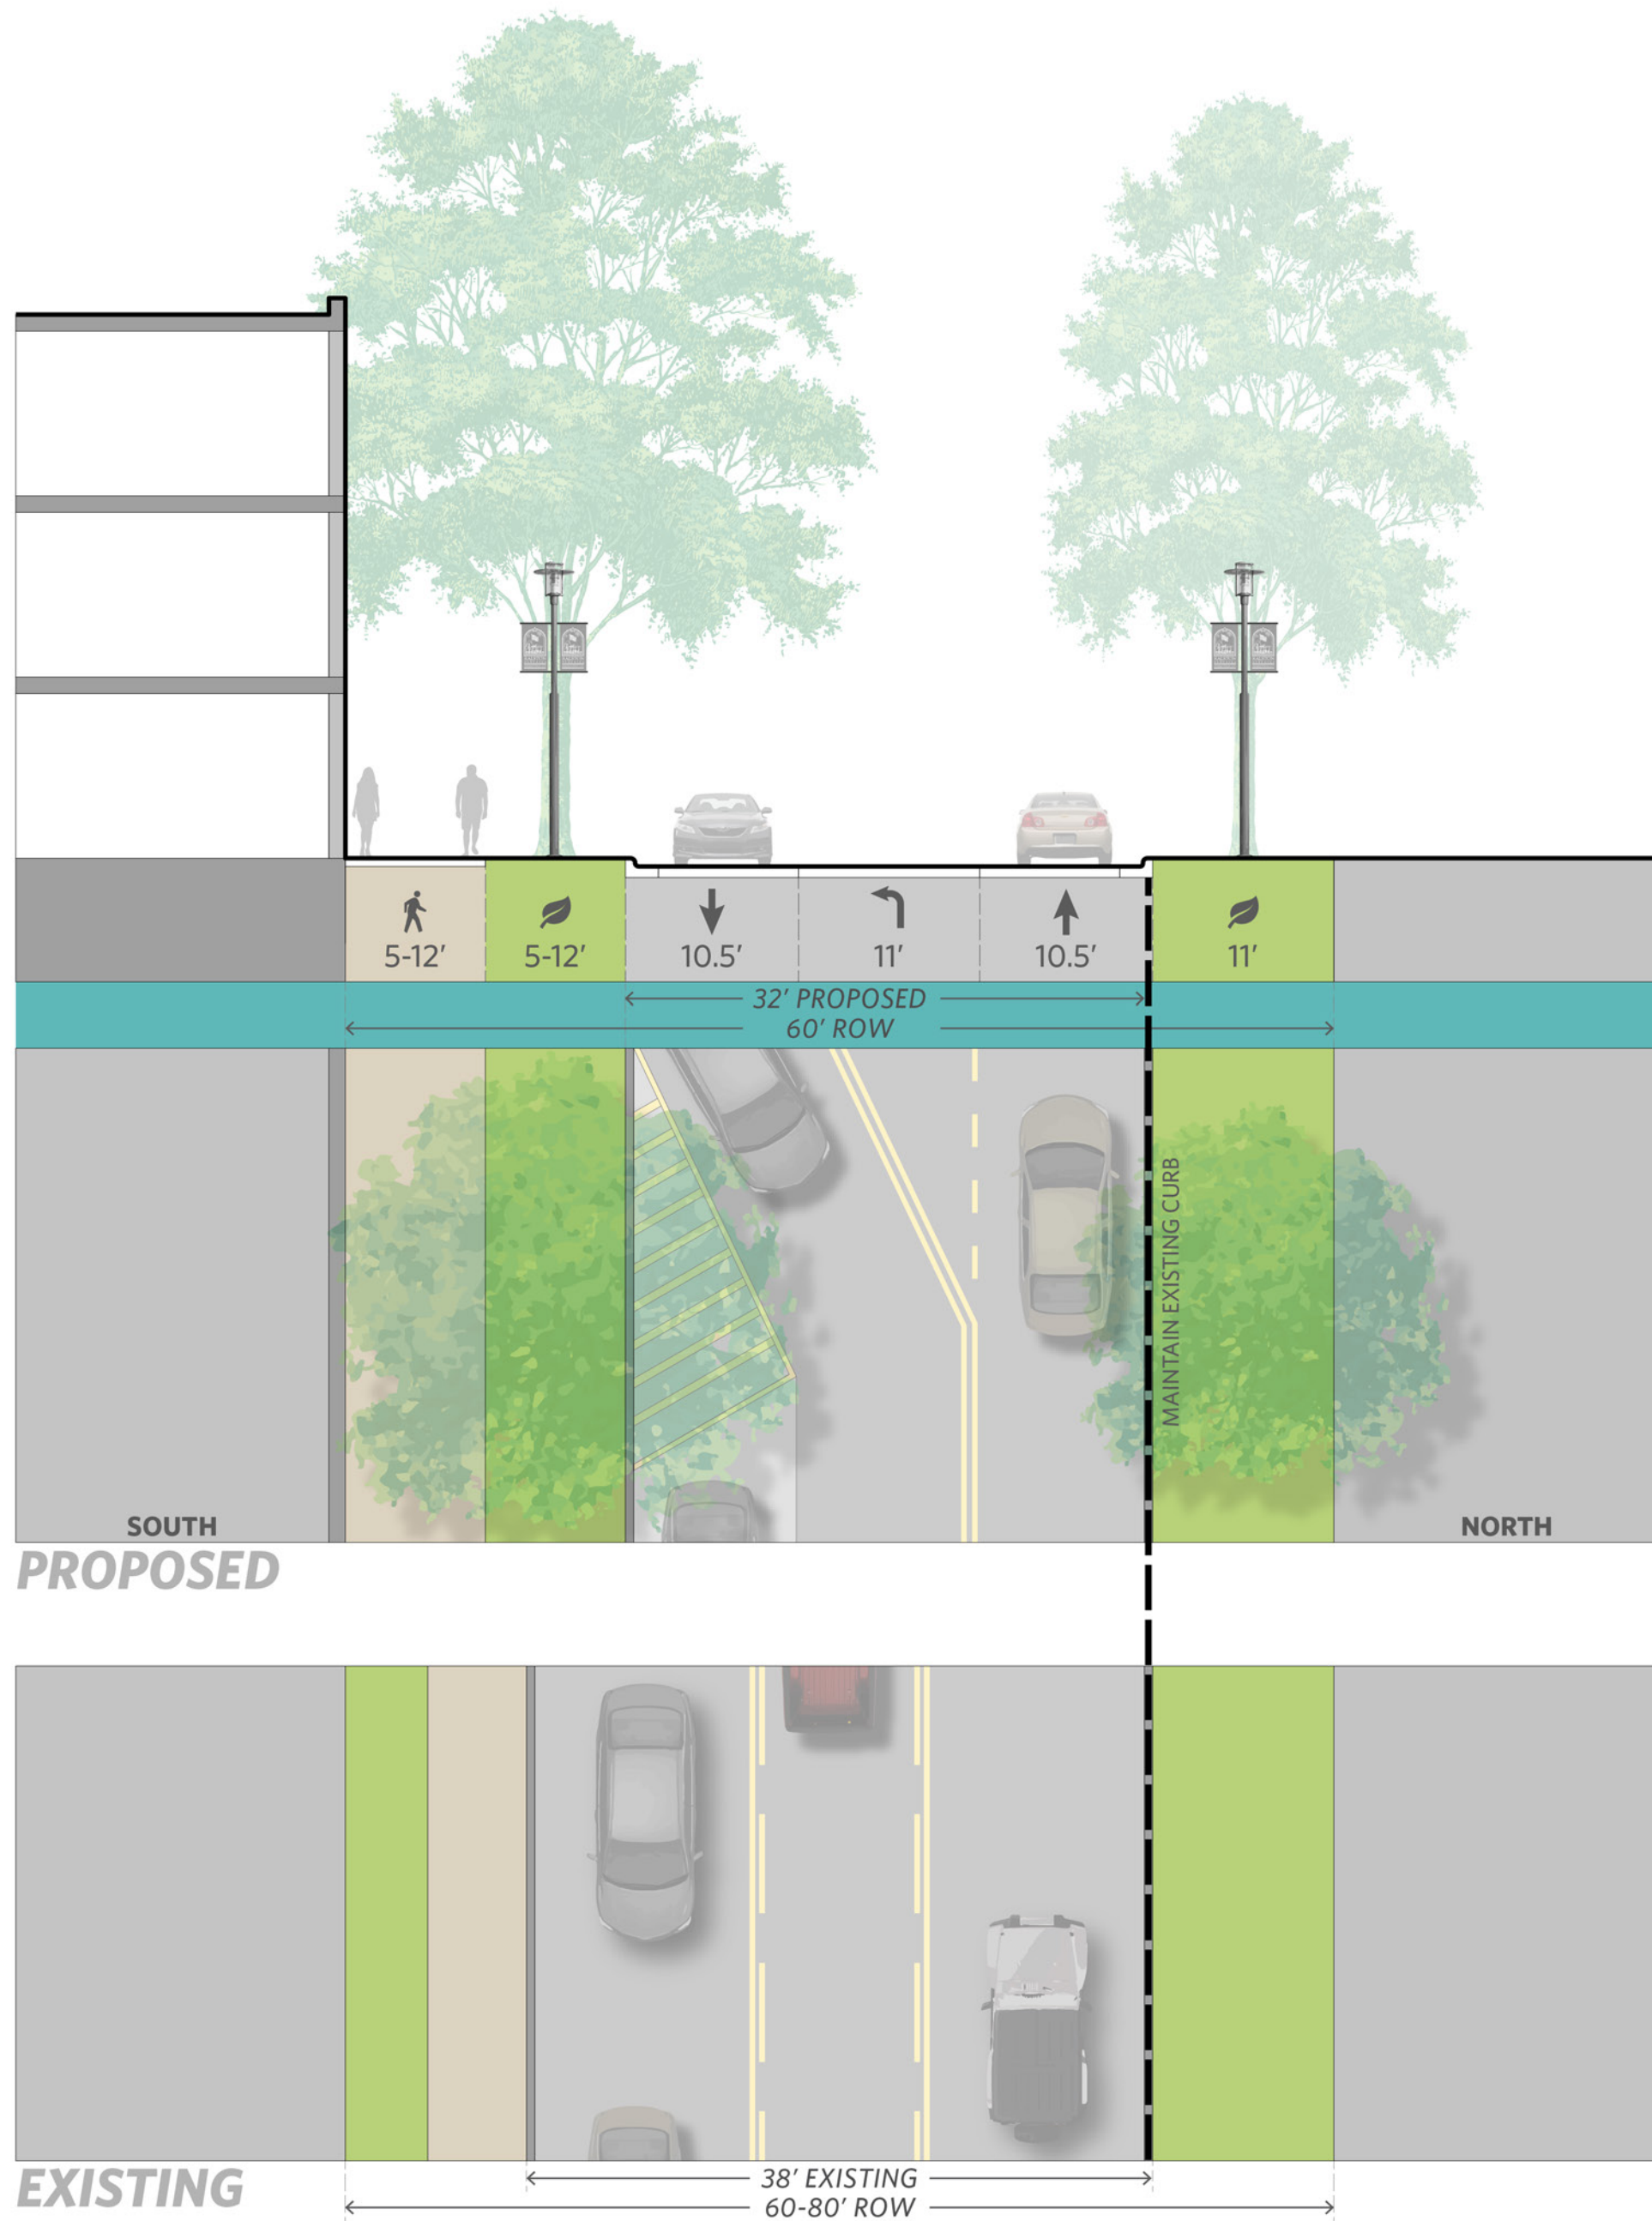

LEGEND

— Existing Edge of Pavement

LEGEND

-  Location of Design Enhancements
-  Downtown - Typical Street
-  77th Street - Shared Space Street
-  Main Street - East of 76th Street
-  Main Street - East of 76th Street at Intersections
-  76th Street
-  75th Street
-  73rd Street
-  Burlington Street - East of 76th Street

Downtown - Typical

77th Street - Shared Space Street

Main Street - East of 76th Street

Main Street - East of 76th Street; turn pockets at intersection

75th Street

73rd Street

Burlington Street - East of 76th Street