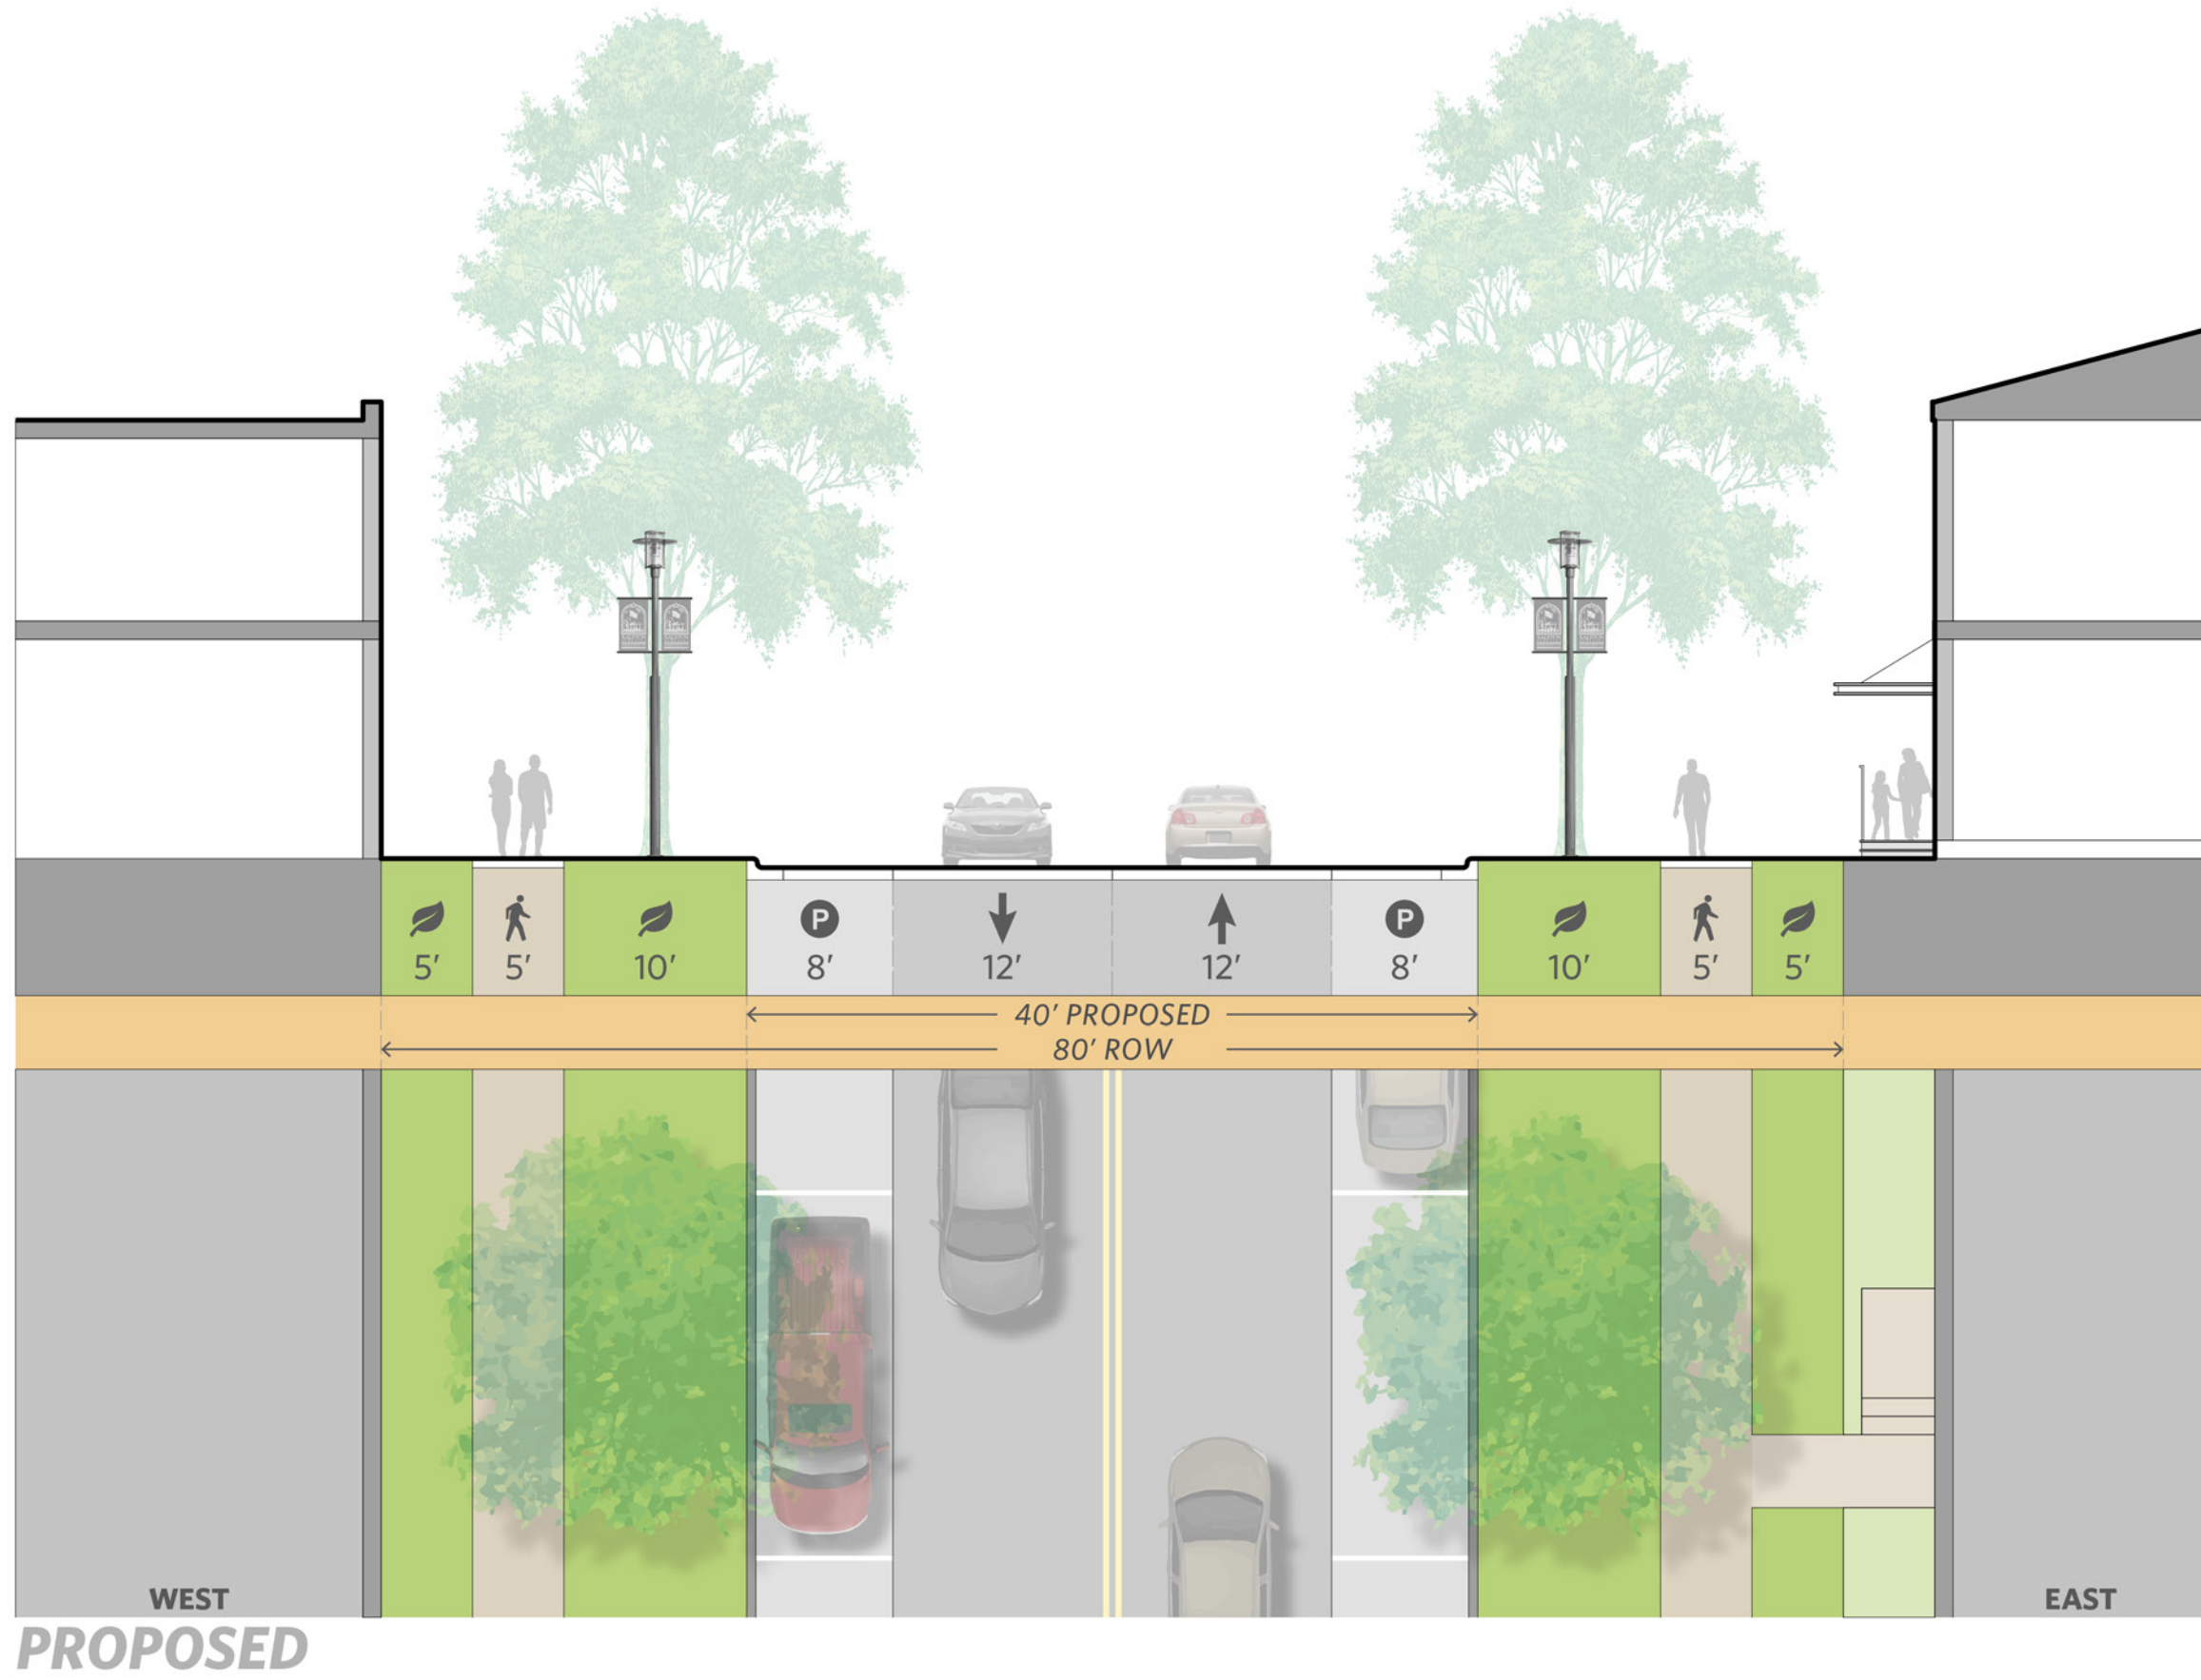

LEGEND

— Existing Edge of Pavement

LEGEND

-  Location of Design Enhancements
-  Downtown - Typical Street
-  77th Street - Shared Space Street
-  Main Street - East of 76th Street
-  Main Street - East of 76th Street at Intersections
-  76th Street
-  75th Street
-  73rd Street
-  Burlington Street - East of 76th Street

Downtown - Typical

77th Street - Shared Space Street

Main Street - East of 76th Street

Main Street - East of 76th Street; turn pockets at intersection

75th Street

73rd Street

Burlington Street - East of 76th Street